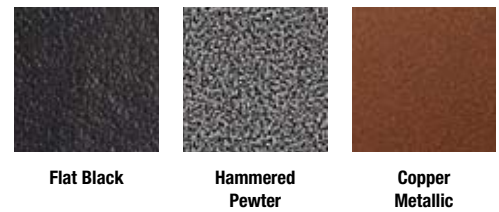

Flat Black

Hammered Pewter

Copper Metallic

Studio Series Clean Face Fronts come with appliqués.
Remove to apply optional doors.