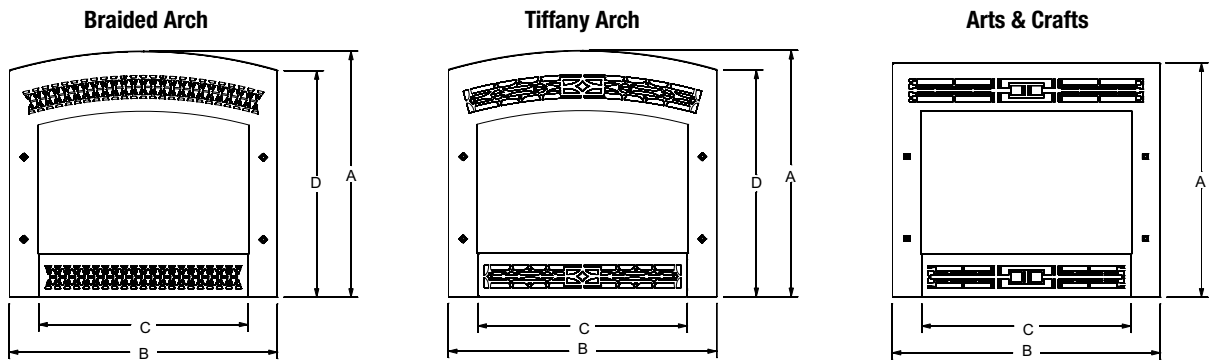

RF Remote Control

FREC Remote Control

FWS Wall Switch

TMV Wall Thermostat

FRBTC Remote Control

TRW Wall Thermostat

Fireplace Dimensions (in inches)

	DVP36DP	DVP42DP	DVP48DP	DVX36DP	DVX42DP
A	39	43	49	39	43
B	36	40	46	36	40
C	25 1/16	25 1/16	25 1/16	25 1/16	25 1/16
D	37 5/8	37 5/8	37 5/8	40 3/4	40 3/4
E	34 3/4	34 3/4	34 3/4	34 3/4	34 3/4
F	19 7/8	19 7/8	19 7/8	19 7/8	19 7/8
G	26 1/2 (Nat)	26	26	N/A	N/A
H	7 1/8	7 1/8	7 1/8	7 1/8	7 1/8
I	27	26 1/2	32 1/2	26 1/2	26 1/2
J	13 1/2	13 1/4	16 1/4	13 1/4	13 1/4
K	12 3/4	12 3/4	12 3/4	12 3/4	12 3/4

Fireplace Front Dimensions (in inches)

	36" Braided Arch	42" Braided Arch	36" Tiffany Arch	42" Tiffany Arch	36" Arts & Crafts	42" Arts & Crafts
A	37 25/32	37 25/32	37 25/32	37 25/32	35 31/32	35 31/32
B	41 3/16	45 3/16	41 3/16	45 3/16	41 3/16	45 3/16
C	32 5/32	36 5/32	32 5/32	36 5/32	32 5/32	36 5/32
D	34 25/32	34 25/32	34 25/32	34 25/32	N/A	N/A