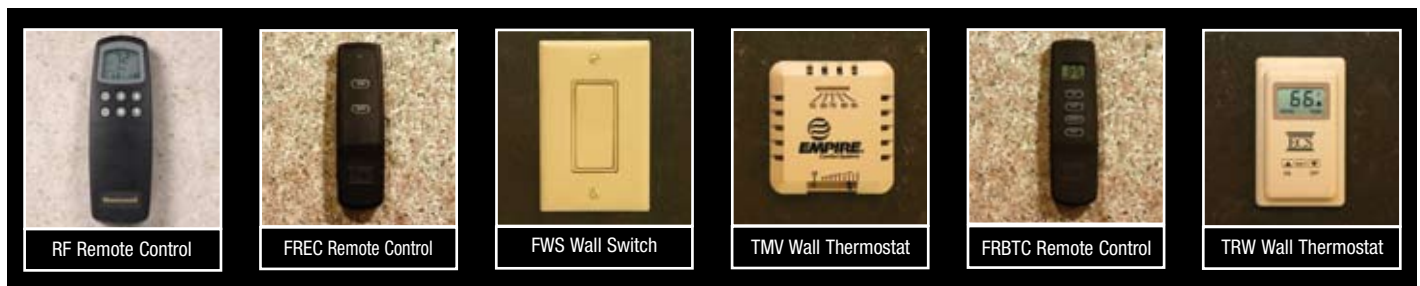

Finish Options

- available for all clean facing accessories and doors

Flat Black

Hammered Pewter

Copper Metallic

Studio Series Clean Face Fronts come with appliqués.
Remove to apply optional doors.

Remote Controls