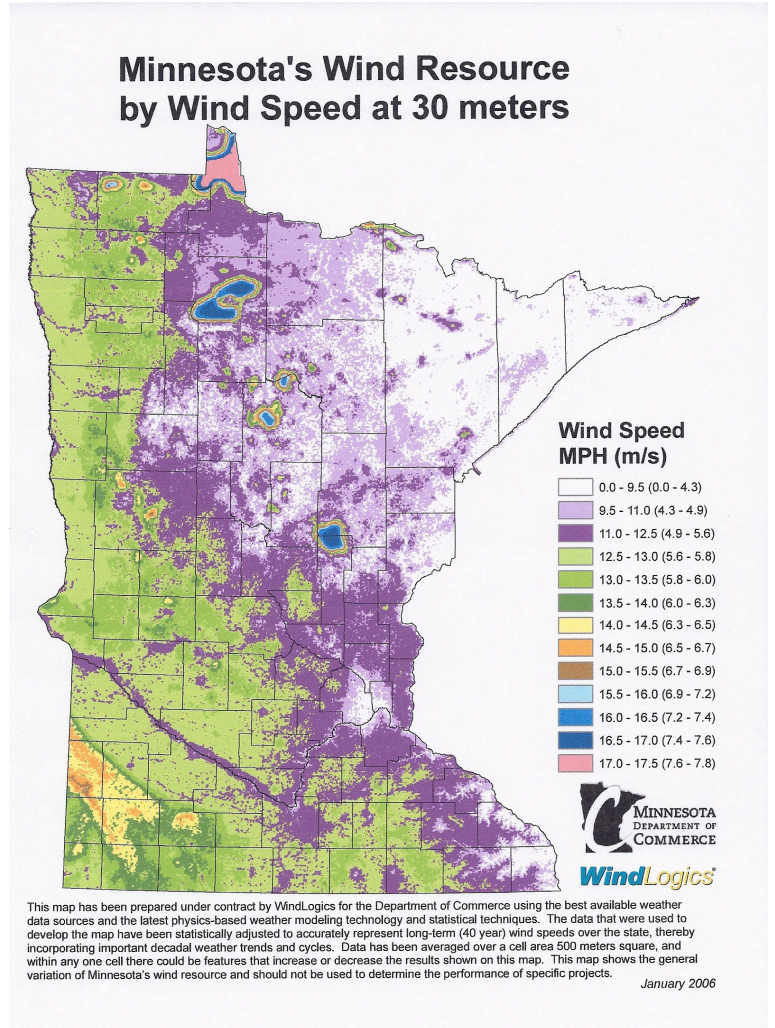

DJ's Wind Systems

Vertical Axis Wind Turbine

30% Tax Credit

ALBERTVILLE LOCATION

763-497-2661

6060 LABEAUX AVE. NE ALBERTVILLE, MN 55301

MONTICELLO LOCATION

763-497-6859