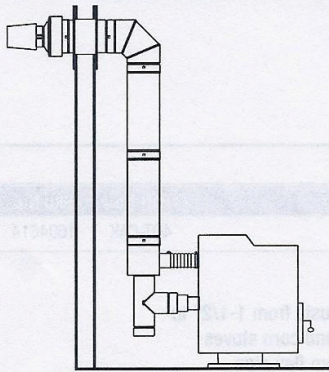

# Model PL to DT Direct Vent 3" and 4" Pellet and Corn Stove

- Model DT has a 1" minimum airspace clearance to combustibles requirement when used as L vent. This applies whether DT is being used to bring outside air to the pellet appliance or not.
- Do not fill this space with insulation or any other material.
- This airspace is required for the safe operation of the vent. Model PL has a clearance to combustibles requirement of 3" (Combustibles including: framing lumber, drywall plaster, plywood, paneling and other building materials.)

## UP & OUT HORIZONTAL TERMINATION KIT\*

List Price

**KIT INCLUDES:**

- One 3" Pipe Connector, 3VP-PC \$26.85
- One 3" to 4" Increaser, 3VP-I4 \$35.95
- One 4" Tee with Cap, 4VP-TS \$97.35
- One Pellet Stove Adapter, 4DT-VPSAL \$58.45
- One Wall Thimble, 4DT-WT \$43.00
- One 90° Elbow, 4DT-EL90SB \$64.00
- One Pellet Stove Termination Adapter, 4DT-VPTA \$52.70
- One Decorative Cone Cap, 4DT-DCC \$33.05
- 3 feet of 3" Aluminum Flex Pipe \$25.00
- One Hose Clamp