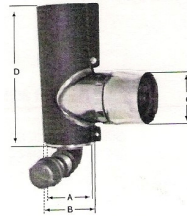

4"/7"

- 9464 Appliance Connector 4" \$46.15

Appliance Connector Outside Fit

3"/5"

- 9310MOD Appliance Adapter 3" Outside Fit \$43.35

90 Degree Elbow:

3"/5"

- SC03E90 90 Degree Elbow \$108.95
- SC03E90B 90 Degree Elbow-Black \$114.40

4"/7"

- SC04E90 90 Degree Elbow \$126.60
- SC04E90B 90 Degree Elbow-Black \$132.95

Air Intake Tee:

3"/5"

- SC03TAD3 Air Intake Tee \$102.65
- SC03TAD3B Air Intake Tee-Black \$107.80

4"/7"

- SC04TAD3 Air Intake Tee \$116.75
- SC04TAD3B Air Intake Tee-Black \$122.90

Tee w/ Vacuum Cleanout Cap and Shield

3"/5"

- 9316DTMB 3" Tee w/ Vacuum Cleanout Cap and Shield \$108.90

4"/7"

- 9416DMTB 4" Tee w/ Vacuum Cleanout Cap and Shield \$122.00

- 9416DTMB3B 3" to 4" Tee w/ Vacuum Cleanout Cap and Shield \$122.00