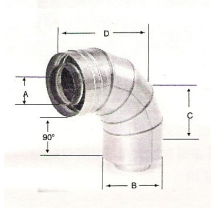

1" Clear Wall Support Band

3"/5"

- SC03WB 1" Clearance Wall Support Band \$21.65

4"/7"

- SC04WB 1" Clearance Wall Support Band \$21.20

Appliance Connector Inside Fit

3"/5"

- 9363 Appliance Connector 3" Inside Fit \$43.35

4"/7"

- 9464 Appliance Connector 4" \$46.15

Appliance Connector Outside Fit

3"/5"

- 9310MOD Appliance Adapter 3" Outside Fit \$43.35

90 Degree Elbow:

3"/5"

- SC03E90 90 Degree Elbow \$108.95
- SC03E90B 90 Degree Elbow-Black \$114.40