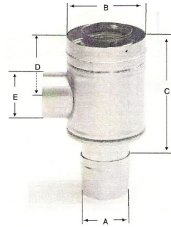

1" Clear Wall Support Band

3"/5"

- SC03WB 1" Clearance Wall Support Band \$21.65

4"/7"

- SC04WB 1" Clearance Wall Support Band \$21.20

Appliance Connector Inside Fit

3"/5"

- 9363 Appliance Connector 3" Inside Fit \$43.35

4"/7"

- 9464 Appliance Connector 4" \$46.15

Appliance Connector Outside Fit

3"/5"

- 9310MOD Appliance Adapter 3" Outside Fit \$43.35

90 Degree Elbow:

3"/5"

- SC03E90 90 Degree Elbow \$108.95
- SC03E90B 90 Degree Elbow-Black \$114.40

4"/7"

- SC04E90 90 Degree Elbow \$126.60
- SC04E90B 90 Degree Elbow-Black \$132.95

Air Intake Tee:

3"/5"

- SC03TAD3 Air Intake Tee \$102.65
- SC03TAD3B Air Intake Tee-Black \$107.80

4"/7"

- SC04TAD3 Air Intake Tee \$116.75
- SC04TAD3B Air Intake Tee-Black \$122.90