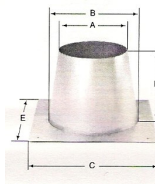

Tall Cone Flashing

3"/5"

- SC03TCF Tall Cone Flashing Flat to 2/12 $44.45
- SC03TCFA 2/12 to 6/12 $47.40
- SC03TCFB 6/12 to 12/12 $50.75

4"/7"

- SC04TCF Tall Cone Flashing to 2/12 $48.50
- SC04TCFA 2/12 to 6/12 $54.75
- SC04TCFB 6/12 to 12/12 $57.65