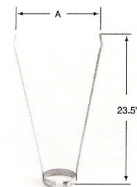

Adjustable Lengths:

3"/5"

- SC03AJ Adjustable Length 12 1/2" to 19 1/2" \$135.35
- SC03AJB Adjustable Length 12 1/2" to 19 1/2"-Black \$139.00

4"/7"

- SC04AJ Adjustable Length 12 1/2" to 19 1/2" \$155.15
- SC04AJB Adjustable Length 12 1/2" to 19 1/2"-Black \$162.90

45 Degree Elbow:

3"/5"

- SC03E45 45 Degree Elbow \$91.25
- SC03E45B 45 Degree Elbow-Black \$95.80

4"/7"

- SC04E45 45 Degree Elbow \$111.80
- SC04E45B 45 Degree Elbow-Black \$117.40

1" Clear Support Clamps

3"/5"

- SC03SUP1 1" Clearance Support Clamp \$14.85

4"/7"

- SC04SUP1 1" Clearance Support Clamp \$15.95

Vertical Support Leg

3"/5"

- SC03VSL Vertical Support Leg \$46.15

4"/7"

- SC04VSL Vertical Support Leg \$46.80