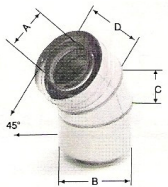

Adjustable Lengths:

3"/5"

- SC03AJ Adjustable Length 12 1/2" to 19 1/2" \$135.35
- SC03AJB Adjustable Length 12 1/2" to 19 1/2"-Black \$139.00

4"/7"

- SC04AJ Adjustable Length 12 1/2" to 19 1/2" \$155.15
- SC04AJB Adjustable Length 12 1/2" to 19 1/2"-Black \$162.90