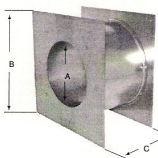

304 Storm Collar
3"/5"
4526SS 5" 304 Storm Collar $20.50
4"/7"
4726SS 7" 304 Storm Collar $26.25

Wall Thimble
3"/5"
SC03WT Wall Thimble $44.80
4"/7"
SC04WT Wall Thimble $44.80