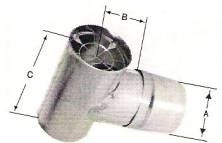

45 Degree Screened Termination Elbow
3"/5"
9311TERM 45 Deg Screened Termination Elbow $54.25
4"/7"
9411TERM 45 Deg. Screened Termination Elbow $61.30

Screened Termination Tee
3"/5"
9390TEE Screened Termination Tee $69.05
4"/7"
9490 TEE Screened Termination Tee $76.10