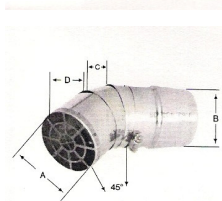

Wall Thimble
3"/5"
SC03WT Wall Thimble \$44.80
4"/7"
SC04WT Wall Thimble \$44.80

304 Storm Collar
3"/5"
4526SS 5" 304 Storm Collar \$20.50
4"/7"
4726SS 7" 304 Storm Collar \$26.25

Termination Adapter
3"/5"
SC03VT Termination Adapter \$88.45
4"/7"
SC04VT Termination Adapter \$128.90

Screened Termination Tee
3"/5"
9390TEE Screened Termination Tee \$69.05
4"/7"
9490 TEE Screened Termination Tee \$76.10

45 Degree Screened Termination Elbow
3"/5"
9311TERM 45 Deg Screened Termination Elbow \$54.25
4"/7"
9411TERM 45 Deg. Screened Termination Elbow \$61.30