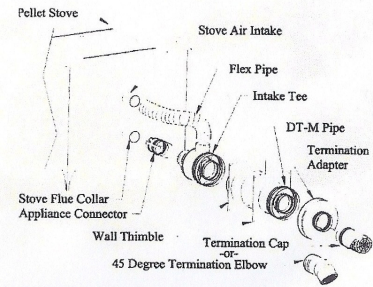

Straight Out Through the Roof

Tall Rain Cap	\$91.25
Termination Adapter	\$88.45
Storm Collar	\$20.50
Flashing 12/12	\$50.75
Attic Shield	\$30.00
Firestop	\$27.65
Trim Plate	\$36.60
Intake Tee	\$102.65
Clean Out Tee w/ Cover	\$108.90
Appliance Connector	\$43.35
Flex Pipe	\$25.00
TOTAL:	\$625.10
Pipe Add	
Pipe Add	

Up and Out

3"/5" Pipe

Wall Thimble	\$44.80
90 Degree Elbow	\$114.40
Wall Band	\$21.65
Intake Tee	\$102.65
Clean Out Tee w/ Cover	\$108.90
Vacuum Cleanout Cap	\$108.90
Appliance Adapter	\$43.35
Flex Pipe	\$25.00
45 Degree Termination Elbow	\$54.25
Termination Adapter	\$88.45
TOTAL:	\$603.45
Pipe Add	
Pipe Add	

Straight Out

Appliance Connector	\$43.35
Wall Thimble	\$44.80
Flex Pipe	\$25.00
Intake Tee	\$102.65
Termination Adapter	\$88.65
45 Degree Termination Elbow	\$54.25
TOTAL	\$358.70
Pipe Add	
Pipe Add	

4"/7" IS NON STOCK