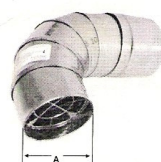

Bixby Appliance Adapter
3"/5"
SC03AD08B Bixby Appliance Adapter-Black \$27.65

Bixby Appliance Adapter
3"/5"
SC03FSP Firestop \$27.65
4"/7"
SC04FSP Firestop \$32.60

Trim Plate
3"/5"
SC03TP Trim Plate \$36.60
4"/7"
SC04TP Trim Plate \$32.60

Wall Thimble
3"/5"
SC03WT Wall Thimble \$44.80
4"/7"
SC04WT Wall Thimble \$44.80

304 Storm Collar
3"/5"
4526SS 5" 304 Storm Collar \$20.50
4"/7"
4726SS 7" 304 Storm Collar \$26.25

Termination Adapter
3"/5"
SC03VT Termination Adapter \$88.45
4"/7"
SC04VT Termination Adapter \$128.90

Screened Termination Tee
3"/5"
9390TEE Screened Termination Tee \$69.05
4"/7"
9490 TEE Screened Termination Tee \$76.10

45 Degree Screened Termination Elbow
3"/5"
9311TERM 45 Deg Screened Termination Elbow \$54.25
4"/7"
9411TERM 45 Deg. Screened Termination Elbow \$61.30