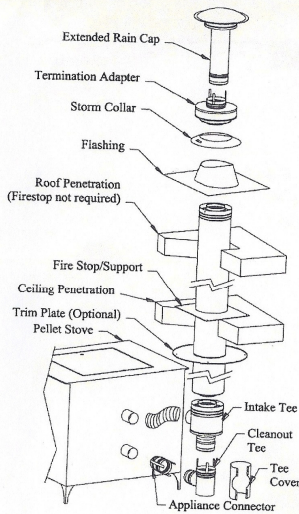

Straight Out Through the Roof

Tall Rain Cap	\$91.25
Termination Adapter	\$88.45
Storm Collar	\$20.50
Flashing 12/12	\$50.75
Attic Shield	\$30.00
Firestop	\$27.65
Trim Plate	\$36.60
Intake Tee	\$102.65
Clean Out Tee w/ Cover	\$108.90
Appliance Connector	\$43.35
Flex Pipe	\$25.00
TOTAL:	\$625.10
Pipe Add	
Pipe Add	

Up and Out

3"/5" Pipe

Wall Thimble	\$44.80
90 Degree Elbow	\$114.40
Wall Band	\$21.65
Intake Tee	\$102.65
Clean Out Tee w/ Cover	\$108.90
Vacuum Cleanout Cap	\$108.90
Appliance Adapter	\$43.35
Flex Pipe	\$25.00
45 Degree Termination Elbow	\$54.25
Termination Adapter	\$88.45
TOTAL:	\$603.45
Pipe Add	
Pipe Add	

Straight Out

Appliance Connector	\$43.35
Wall Thimble	\$44.80
Flex Pipe	\$25.00
Intake Tee	\$102.65
Termination Adapter	\$88.65
45 Degree Termination Elbow	\$54.25
TOTAL	\$358.70
Pipe Add	
Pipe Add	

4"/7" IS NON STOCK