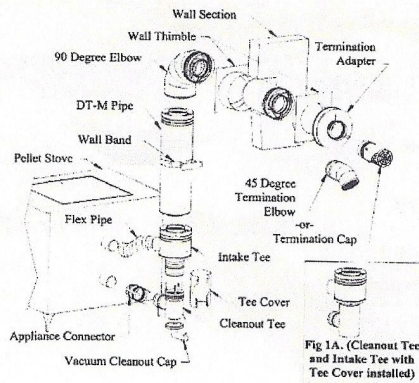

Up and Out

3"/5" Pipe

Wall Thimble	\$44.80
90 Degree Elbow	\$114.40
Wall Band	\$21.65
Intake Tee	\$102.65
Clean Out Tee w/ Cover	\$108.90
Vacuum Cleanout Cap	\$108.90
Appliance Adapter	\$43.35
Flex Pipe	\$25.00
45 Degree Termination Elbow	\$54.25
Termination Adapter	\$88.45
TOTAL:	\$603.45
Pipe Add	
Pipe Add	

Straight Out

Appliance Connector	\$43.35
Wall Thimble	\$44.80
Flex Pipe	\$25.00
Intake Tee	\$102.65
Termination Adapter	\$88.65
45 Degree Termination Elbow	\$54.25
TOTAL	\$358.70
Pipe Add	
Pipe Add	

4"/7" IS NON STOCK