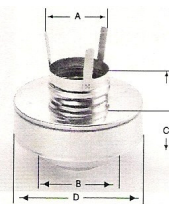

Bixby Appliance Adapter
3"/5"
SC03AD08B Bixby Appliance Adapter-Black $27.65

Screened Termination Tee
3"/5"
9390TEE Screened Termination Tee $69.05
4"/7"
9490 TEE Screened Termination Tee $76.10

Termination Adapter
3"/5"
SC03VT Termination Adapter $88.45
4"/7"
SC04VT Termination Adapter $128.90