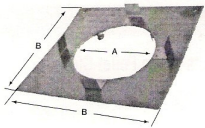

Trim Plate
3"/5"
SC03TP Trim Plate $36.60
4"/7"
SC04TP Trim Plate $32.60

Bixby Appliance Adapter
3"/5"
SC03FSP Firestop $27.65
4"/7"
SC04FSP Firestop $32.60