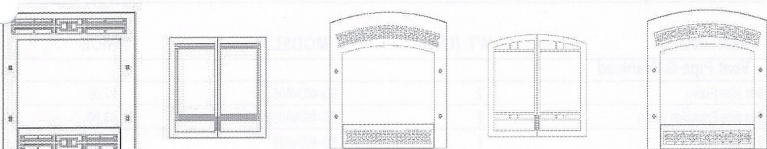

Decorative Fronts and Doors

Allow 3 to 5 weeks for decorative accessories

Arts and Crafts Front   Arts and Crafts Doors   Braided Arch Front   Marquis Doors   Tiffany Arch Front

Decorative Front 42-inch Arts and Crafts				Optional - Arts and Crafts Doors		
Finish	Wt.	Model	Price	Wt.	Model	Price
Copper Metallic	35	DCF-42-ACM	789.00	20	DCD-42-ACM	731.00
Flat Black	35	DCF-42-AFB	763.00	20	DCD-42-AFB	687.00
Hammered Pewter	35	DCF-42-AHP	771.00	20	DCD-42-AHP	696.00

Decorative Front 42-inch Braided Arch				Optional - Marquis Doors		
Finish	Wt.	Model	Price	Wt.	Model	Price
Copper Metallic	31	DCF-42-BCM	876.00	18	DCD-42-MCM	663.00
Flat Black	31	DCF-42-BFB	850.00	18	DCD-42-MFB	616.00
Hammered Pewter	31	DCF-42-BHP	858.00	18	DCD-42-MHP	625.00

Decorative Front 42-inch Tiffany Arch				Optional - Marquis Doors		
Finish	Wt.	Model	Price	Wt.	Model	Price
Copper Metallic	31	DCF-42-TCM	860.00	18	DCD-42-MCM	663.00
Flat Black	31	DCF-42-TFB	834.00	18	DCD-42-MFB	616.00
Hammered Pewter	31	DCF-42-THP	842.00	18	DCD-42-MHP	625.00