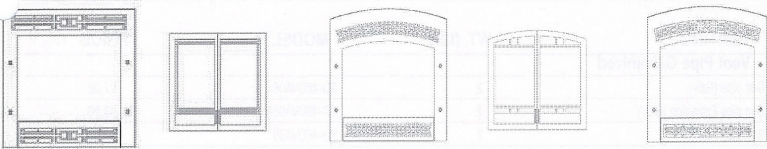

Studio Luxury Direct-Vent 42 RF Fireplace (Includes Variable Remote to control flame and blower)	Input Btu Nat/LP	Wt. (lb.)	Model	Price
Studio Luxury 42-inch Direct-Vent Fireplace, 13-piece Log Set, Slope Glaze "Excess" Burner, Millivolt, Standing Pilot/Piezo, Blower, Dimmer Light	37,500	153	DVX-42-DP91	2,774.00

Brick Liner (Required)	Wt. (lb.)	Model	Price
Banded Brick Liner Ceramic Fiber Liner		DVP-42-XE	150.00
Stacked Limestone Liner, Ceramic Fiber NEW	14	DVP-42-XG	202.00

Accessories	Wt. (lb.)	Model	Price
Ember Bed Kit (not for use atop burner)	4	EK-1	36.00
Platinum Glowing Embers, 1 set to dress up 3 to 5 fireplaces (for use atop burner)	1	PE-20	15.00
Platinum Glowing Embers, Box of 12 (for use atop burner)	2	PE-20-12	145.00
Flexible Gas Line, 24-inch Stainless Steel NEW		GF-24	19.00
Flexible Gas Line, 24-inch Stainless Steel (Box of 10) NEW		GF-24-10	177.00

Control Options	Wt. (lb.)	Model	Price	Wt. (lb.)	Model	Price
Battery Operated Remote Control *	1	FRBC	120.00	1	FWS-1	18.00
Battery Operated Remote Control with Thermostat*	1	FRBTC	223.00	2	TMV	24.00
Electric Remote	1	FREC	90.00	2	TRW	142.00
Programmable Remote Control, Battery Operated	1	FRBTP	156.00	*Not for Intermittent Pilot		

Decorative Fronts and Doors

Allow 3 to 5 weeks for decorative accessories

Arts and Crafts Front   Arts and Crafts Doors   Braided Arch Front   Marquis Doors   Tiffany Arch Front

Decorative Front 42-inch Arts and Crafts				Optional - Arts and Crafts Doors		
Finish	Wt.	Model	Price	Wt.	Model	Price
Copper Metallic	35	DCF-42-ACM	789.00	20	DCD-42-ACM	731.00
Flat Black	35	DCF-42-AFB	763.00	20	DCD-42-AFB	687.00
Hammered Pewter	35	DCF-42-AHP	771.00	20	DCD-42-AHP	696.00

Decorative Front 42-inch Braided Arch				Optional - Marquis Doors		
Finish	Wt.	Model	Price	Wt.	Model	Price
Copper Metallic	31	DCF-42-BCM	876.00	18	DCD-42-MCM	663.00
Flat Black	31	DCF-42-BFB	850.00	18	DCD-42-MFB	616.00
Hammered Pewter	31	DCF-42-BHP	858.00	18	DCD-42-MHP	625.00

Decorative Front 42-inch Tiffany Arch				Optional - Marquis Doors		
Finish	Wt.	Model	Price	Wt.	Model	Price
Copper Metallic	31	DCF-42-TCM	860.00	18	DCD-42-MCM	663.00
Flat Black	31	DCF-42-TFB	834.00	18	DCD-42-MFB	616.00
Hammered Pewter	31	DCF-42-THP	842.00	18	DCD-42-MHP	625.00

The Studio Luxury Direct-Vent 42 Fireplace

New

Studio Luxury Direct-Vent 42 Fireplace	Input Btu Nat/LP	Wt. (lb.)	Model	Price
Studio Luxury 42-inch Direct-Vent Fireplace, 13-piece Log Set, Slope Glaze "Excess" Burner, Millivolt, Standing Pilot/Piezo, Blower, Dimmer Light	37,500	151	DVX-42-DP31	2,353.00

Studio Luxury Direct-Vent 42 Intermittent Pilot Fireplace	Input Btu Nat/LP	Wt. (lb.)	Model	Price
Studio Luxury 42-inch Direct-Vent Fireplace, 13-piece Log Set, Slope Glaze "Excess" Burner, Millivolt, Standing Pilot/Piezo, Blower, Dimmer Light	37,500	152	DVX-42-DP71	2,581.00

Studio Luxury Direct-Vent 42 RF Fireplace (Includes Variable Remote to control flame and blower)	Input Btu Nat/LP	Wt. (lb.)	Model	Price
Studio Luxury 42-inch Direct-Vent Fireplace, 13-piece Log Set, Slope Glaze "Excess" Burner, Millivolt, Standing Pilot/Piezo, Blower, Dimmer Light	37,500	153	DVX-42-DP91	2,774.00

Brick Liner (Required)	Wt. (lb.)	Model	Price
Banded Brick Liner Ceramic Fiber Liner		DVP-42-XE	150.00
Stacked Limestone Liner, Ceramic Fiber NEW	14	DVP-42-XG	202.00

Accessories	Wt. (lb.)	Model	Price
Ember Bed Kit (not for use atop burner)	4	EK-1	36.00
Platinum Glowing Embers, 1 set to dress up 3 to 5 fireplaces (for use atop burner)	1	PE-20	15.00
Platinum Glowing Embers, Box of 12 (for use atop burner)	2	PE-20-12	145.00
Flexible Gas Line, 24-inch Stainless Steel NEW		GF-24	19.00
Flexible Gas Line, 24-inch Stainless Steel (Box of 10) NEW		GF-24-10	177.00

Control Options	Wt. (lb.)	Model	Price	Wt. (lb.)	Model	Price
Battery Operated Remote Control *	1	FRBC	120.00	1	FWS-1	18.00
Battery Operated Remote Control with Thermostat*	1	FRBTC	223.00	2	TMV	24.00
Electric Remote	1	FREC	90.00	2	TRW	142.00
Programmable Remote Control, Battery Operated	1	FRBTP	156.00	*Not for Intermittent Pilot