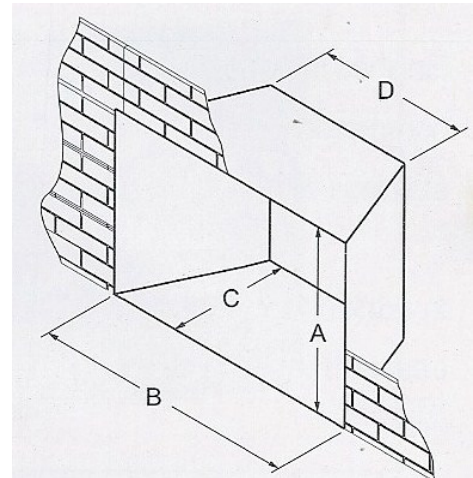

Accessories

Surround Bottom Cover for SC356BL and S356BL	11	C35-6-BL	55.00
Shroud (for hearth openings up to 48 x 36-inch) NEW	15	SH-1-BL	121.00

Decorative Louvers

Finish	Wt.	Leaf Louver	Mission Louver	Arch Louver	Slat Louver
Black	4	DVG-35-LBL 266.00	DVG-35-MBL 325.00	DVG-35-ABL 239.00	Included ..... Included
Brass	4	DVG-35-LBR 491.00	DVG-35-MBR 404.00	DVG-35-ABR 406.00	DVL-35-BR 52.00
Pewter	4	DVG-35-LHP 276.00	DVG-35-MHP 317.00	DVG-35-AHP 243.00	DVL-35-HP 56.00
SS	4	DVG-35-LSS 443.00	DVG-35-MSS 399.00	DVG-35-ASS 436.00	DVL-35-SS 63.00

Control Options

	Wt.	Model	Price	Wt.	Model	Price
Battery Operated Remote Control	1	FRBC	120.00	1	FWS-1	18.00
Battery Operated Remote Control with Thermostat	1	FRBTC	223.00	2	TMV	24.00
Electric Remote	1	FREC	90.00	2	TRW	142.00
Programmable Remote Control, Battery Operated	1	FRBTP	156.00			

Venting, see Direct-Vent - 35.

Minimum Fireplace Opening Dimensions

Model	A	B	C	D
DV25IN	18 3/8	27 1/2	12 3/4	17 1/4
DV33IN	21 3/8	30 1/2	14 1/4	19
DV35IN	23 3/8	33 1/2	14 1/4	22
VFP28IN	21 3/8	30 1/2	14 1/4	19

* Note: On Direct-Vent installations, if the fireplace lintel is wider than 8" (203 mm), the height of the fireplace opening must be increased a few inches to allow for a gradual offset in the exhaust and/or intake vent pipes.