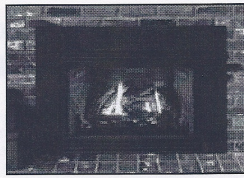

Innsbrook Direct-Vent Large Fireplace Insert	Input Btu	Wt. (lb.)	Model	Price
--	-----------	-----------	-------	-------

Stainless Steel Slope Glaze Flair Burner, Automatic Variable Speed Blower, Ceramic Fiber Brick Liner, Banded and Ceramic Glass	35,000	112	DV-35IN-33L	1,792.00
--	--------	-----	-------------	----------