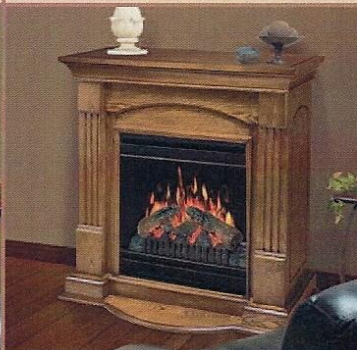

CS1205 - SKU 4293098

- Flame only, half-heat, full-heat
- Space-saving design
- Product: 17.4"W x 21.6"H x 12"D
- Carton: 20.3"W x 23.8"H x 14.6"D

CS4416 - SKU 4237079

- Thermostat-controlled heater
- Includes remote control
- Classic wood stove design
- Product: 20.3"W x 25.5"H x 13"D
- Carton: 22.8"W x 26.2"H x 14"D

DS5603 - NEW SKU

- Thermostat-controlled heater
- Includes remote control
- Traditional wood stove design
- Product: 23.8"W x 26"H x 15.5"D
- Carton: 26.4"W x 29.3"H x 18.2"D

DFI2309 - SKU 4272266

- 23" Fireplace insert
- Adds life to unused fireplaces
- Includes remote control
- Product: 23.2"W x 19.8"H x 10.8"D
- Carton: 25.5"W x 21"H x 13"D

CFP3850E - SKU 4308110

- 18" Electric firebox
- Espresso finish
- Includes remote control
- Operates with or without heat
- Product: 28.9"W x 35.1"H x 9.2"D
- Carton: 31.9"W x 38.1"H x 12.8"D

DFP18-1041C - SKU 4302857

- 18" Electric firebox
- Cherry finish
- Includes remote control
- Operates with or without heat
- Product: 34"W x 36.7"H x 10.8"D
- Carton: 38.1"W x 41"H x 15.5"D

CFP38730 - SKU 4237087

- 20" Electric firebox
- Oak finish
- Includes remote control
- Elegant design with fluted pilasters
- Product: 36.8"W x 36.8"H x 15"D
- Carton: 40.7"W x 41.2"H x 18.7"D