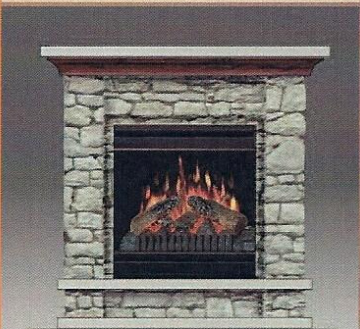

CFP3850E - SKU 4308110

- 18" Electric firebox
- Espresso finish
- Includes remote control
- Operates with or without heat
- Product: 28.9"W x 35.1"H x 9.2"D
- Carton: 31.9"W x 38.1"H x 12.8"D

DFP18-1041C - SKU 4302857

- 18" Electric firebox
- Cherry finish
- Includes remote control
- Operates with or without heat
- Product: 34"W x 36.7"H x 10.8"D
- Carton: 38.1"W x 41"H x 15.5"D

CFP38730 - SKU 4237087

- 20" Electric firebox
- Oak finish
- Includes remote control
- Elegant design with fluted pilasters
- Product: 36.8"W x 36.8"H x 15"D
- Carton: 40.7"W x 41.2"H x 18.7"D

CFP3902BW - SKU 4308128

- 20" Electric firebox
- Burnished Walnut finish
- Converts in seconds from flat wall to space-saving corner design
- Product: 36.7"W x 36.2"H x 12.5"D
- Carton: 40.3"W x 40.1"H x 16.1"D