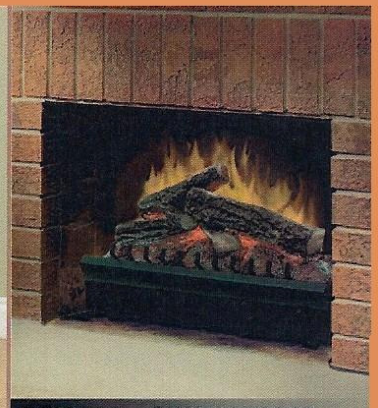

CS1205 - SKU 4293098

- Flame only, half-heat, full-heat
- Space-saving design
- Product: 17.4"W x 21.6"H x 12"D
- Carton: 20.3"W x 23.8"H x 14.6"D

CS4416 - SKU 4237079

- Thermostat-controlled heater
- Includes remote control
- Classic wood stove design
- Product: 20.3"W x 25.5"H x 13"D
- Carton: 22.8"W x 26.2"H x 14"D

DS5603 - NEW SKU

- Thermostat-controlled heater
- Includes remote control
- Traditional wood stove design
- Product: 23.8"W x 26"H x 15.5"D
- Carton: 26.4"W x 29.3"H x 18.2"D

DFI2309 - SKU 4272266

- 23" Fireplace insert
- Adds life to unused fireplaces
- Includes remote control
- Product: 23.2"W x 19.8"H x 10.8"D
- Carton: 25.5"W x 21"H x 13"D

CFP3850E - SKU 4308110

- 18" Electric firebox
- Espresso finish
- Includes remote control
- Operates with or without heat
- Product: 28.9"W x 35.1"H x 9.2"D
- Carton: 31.9"W x 38.1"H x 12.8"D

DFP18-1041C - SKU 4302857