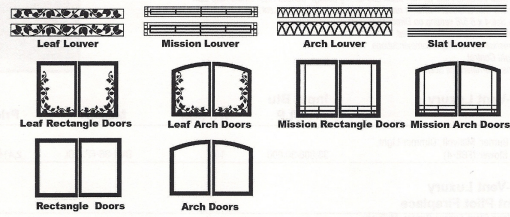

The Tahoe Direct-Vent Fireplace Premium 48

Tahoe Direct-Vent Premium 48 Fireplace

	Input Btu	Wt. (lb.)	Model	Price
Millivolt, Standing Pilot/Piezo	30,000	152	DVP-48-FP30	1,535.00
Millivolt, Standing Pilot/Piezo, Blower (FBB-4)	30,000	155	DVP-48-FP31	1,702.00

Accessories

Ceramic Fiber Brick Liner, Aged	14	DVP-4-DA	161.00
Ceramic Fiber Brick Liner, Herringbone	14	DVP-4-DH	166.00

Venting

DV Adaptor, 5 x 8 to 4 x 6 5/8	2	DVA-47	66.00

Control Options

	Wt.	Model	Price	Wt.	Model	Price
Battery Operated Remote Control*	1	FRBC.....	120.00	1	FWS-1.....	18.00
Battery Operated Remote Control with Thermostat*	1	FRBTC.....	223.00	2	TMV.....	24.00

Decorative Louvers, Doors and Frames

Allow 3 to 5 weeks for decorative accessories

Decorative Louvers

Finish	Wt.	Leaf Louver	Mission Louver	Arch Louver	Slat Louver
Black	7	DVG-4-LBL.....272.00	DVG-4-MBL.....256.00	DVG-4-ABL.....265.00	Included.....Included
Brass	7	DVG-4-LBR.....480.00	DVG-4-MBR.....496.00	DVG-4-ABR.....496.00	DVL-4-BR.....80.00
Pewter	7	DVG-4-LHP.....274.00	DVG-4-MHP.....268.00	DVG-4-AHP.....248.00	DVL-4-HP.....58.00
SS	7	DVG-4-LSS.....455.00	DVG-4-MSS.....388.00	DVG-4-ASS.....519.00	DVL-4-SS.....128.00

Finish	Wt.	Rectangle Door	Arch Door
Black	22	DVD-4-CBL.....474.00	DVR-4-CBL.....514.00
Brass	22	DVD-4-CBR.....1,111.00	DVR-4-CBR.....1,243.00
Pewter	22	DVD-4-CHP.....475.00	DVR-4-CHP.....465.00
SS	22	DVD-4-CSS.....894.00	DVR-4-CSS.....1,059.00

Frames

Finish	Wt.	Rectangle Hinge Door Frame	Arch Hinge Door Frame	Window Trim (5 lb.)
Black	11	DVM-4-RL.....200.00	DVM-4-RL.....214.00	N/A.....N/A
Brass	11	DVM-4-RB.....721.00	DVM-4-RB.....721.00	DVT-4-BR.....36.00
Pewter	11	DVM-4-RP.....202.00	DVM-4-RP.....212.00	DVT-4-HP.....38.00
SS	11	DVM-4-RS.....563.00	DVM-4-RS.....543.00	DVT-4-SS.....53.00
Frame, No Hinges, Arch, Matte Black (4 lb.)			DVZ-4-BL.....217.00	

Finish	Outer Frame (3 Piece) (8 lb.)	Outer Frame Extruded Aluminum (7 lb.)	Bottom Trim (3 lb.)
Black	DVF-4-RL.....56.00	DVE-4-SBL.....139.00	N/A.....N/A
Brass	DVF-4-RB.....72.00	DVE-4-SBR.....141.00	FBS-4-BR.....28.00
Pewter	DVF-4-RP.....56.00	DVE-4-SHP.....139.00	FBS-4-HP.....30.00
SS	DVF-4-RS.....100.00	DVE-4-SSS.....186.00	FBS-4-SS.....40.00

The Tahoe Direct-Vent Fireplace Premium 48

Tahoe Direct-Vent Premium 48 Fireplace

	Input Btu	Wt. (lb.)	Model	Price
Millivolt, Standing Pilot/Piezo	30,000	152	DVP-48-FP30	1,535.00
Millivolt, Standing Pilot/Piezo, Blower (FBB-4)	30,000	155	DVP-48-FP31	1,702.00

Accessories

Ceramic Fiber Brick Liner, Aged	14	DVP-4-DA	161.00
Ceramic Fiber Brick Liner, Herringbone	14	DVP-4-DH	166.00

Venting

DV Adaptor, 5 x 8 to 4 x 6 5/8	2	DVA-47	66.00

Control Options

	Wt.	Model	Price	Wt.	Model	Price
Battery Operated Remote Control*	1	FRBC.....	120.00	1	FWS-1.....	18.00
Battery Operated Remote Control with Thermostat*	1	FRBTC.....	223.00	2	TMV.....	24.00