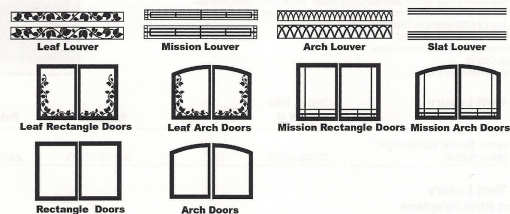

Decorative Louvers, Doors and Frames

Allow 3 to 5 weeks for decorative accessories

Decorative Louvers

Finish	Wt.	Leaf Louver	Mission Louver	Arch Louver	Slat Louver
Black	7	DVG-4-LBL.....272.00	DVG-4-MBL.....256.00	DVG-4-ABL.....265.00	Included.....Included
Brass	7	DVG-4-LBR.....480.00	DVG-4-MBR.....496.00	DVG-4-ABR.....496.00	DVL-4-BR.....80.00
Pewter	7	DVG-4-LHP.....274.00	DVG-4-MHP.....268.00	DVG-4-AHP.....248.00	DVL-4-HP.....58.00
SS	7	DVG-4-LSS.....455.00	DVG-4-MSS.....388.00	DVG-4-ASS.....519.00	DVL-4-SS.....128.00

Finish	Wt.	Rectangle Door	Arch Door
Black	22	DVD-4-CBL.....474.00	DVR-4-CBL.....514.00
Brass	22	DVD-4-CBR.....1,111.00	DVR-4-CBR.....1,243.00
Pewter	22	DVD-4-CHP.....475.00	DVR-4-CHP.....465.00
SS	22	DVD-4-CSS.....894.00	DVR-4-CSS.....1,059.00

Frames

Finish	Wt.	Rectangle Hinge Door Frame	Arch Hinge Door Frame	Window Trim (5 lb.)
Black	11	DVM-4-RL.....200.00	DVM-4-RL.....214.00	N/A.....N/A
Brass	11	DVM-4-RB.....721.00	DVM-4-RB.....721.00	DVT-4-BR.....36.00
Pewter	11	DVM-4-RP.....202.00	DVM-4-RP.....212.00	DVT-4-HP.....38.00
SS	11	DVM-4-RS.....563.00	DVM-4-RS.....543.00	DVT-4-SS.....53.00
Frame, No Hinges, Arch, Matte Black (4 lb.)			DVZ-4-BL.....217.00	

Finish	Outer Frame (3 Piece) (8 lb.)	Outer Frame Extruded Aluminum (7 lb.)	Bottom Trim (3 lb.)
Black	DVF-4-RL.....56.00	DVE-4-SBL.....139.00	N/A.....N/A
Brass	DVF-4-RB.....72.00	DVE-4-SBR.....141.00	FBS-4-BR.....28.00
Pewter	DVF-4-RP.....56.00	DVE-4-SHP.....139.00	FBS-4-HP.....30.00
SS	DVF-4-RS.....100.00	DVE-4-SSS.....186.00	FBS-4-SS.....40.00