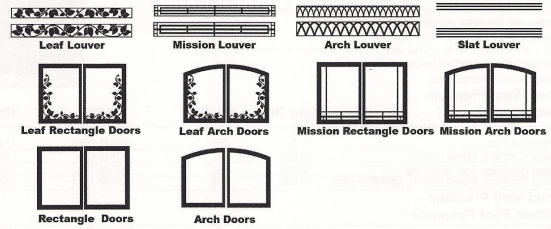

The Tahoe Direct-Vent Fireplace Premium 42

(Glass: 36 1/2 x 22, Frame: 43 x 37 5/8, Venting: 5 x 8)

• Specify LP or Natural Gas

Tahoe Direct-Vent Premium 42 Fireplace

	Input Btu	Wt. (lb.)	Model	Price
Millivolt, Standing Pilot/Piezo	28,000	130	DVP-42-FP30	1,339.00
Millivolt, Standing Pilot/Piezo, Blower (FBB-4)	28,000	133	DVP-42-FP31	1,505.00

Accessories

Ceramic Fiber Brick Liner, Aged	14	DVP-3-DA	150.00
Ceramic Fiber Brick Liner, Herringbone	14	DVP-3-DH	162.00

DV Adaptor, 5 x 8 to 4 x 6 5/8	2	DVA-47	66.00

Control Options

	Wt.	Model	Price		Wt.	Model	Price
Battery Operated Remote Control*	1	FRBC.....	120.00	Wall Switch	1	FWS-1.....	18.00
Battery Operated Remote Control with Thermostat*	1	FRBTC.....	223.00	Wall Thermostat - Reed Switch*	2	TMV.....	24.00

Decorative Louvers, Doors and Frames

Allow 3 to 5 weeks for decorative accessories

Decorative Louvers

Finish	Wt.	Leaf Louver	Mission Louver	Arch Louver	Slat Louver
Black	6	DVG-3-LBL.....248.00	DVG-3-MBL.....238.00	DVG-3-ABL.....247.00	Included.....Included
Brass	6	DVG-3-LBR.....456.00	DVG-3-MBR.....215.00	DVG-3-ABR.....444.00	DVL-3-BR.....78.00
Pewter	6	DVG-3-LHP.....250.00	DVG-3-MHP.....239.00	DVG-3-AHP.....233.00	DVL-3-HP.....60.00
SS	6	DVG-3-LSS.....410.00	DVG-3-MSS.....408.00	DVG-3-ASS.....416.00	DVL-3-SS.....134.00

Decorative Doors (Rectangle Doors require Rectangle Hinge Frame; Arch Doors require Arch Hinge Frame)

Finish	Wt.	Leaf Rectangle Door	Leaf Arch Door	Mission Rectangle Door	Mission Arch Door
Black	22	DVD-3-LBL.....521.00	DVR-3-LBL.....520.00	DVD-3-MBL.....506.00	DVR-3-MBL.....503.00
Brass	22	DVD-3-LBR.....1,053.00	DVR-3-LBR.....906.00	DVD-3-MBR.....1,086.00	DVR-3-MBR.....1,107.00
Pewter	22	DVD-3-LHP.....502.00	DVR-3-LHP.....524.00	DVD-3-MHP.....509.00	DVR-3-MHP.....505.00
SS	22	DVD-3-LSS.....1,109.00	DVR-3-LSS.....1,119.00	DVD-3-MSS.....1,201.00	DVR-3-MSS.....1,073.00

Finish	Wt.	Rectangle Door	Arch Door
Black	22	DVD-3-CBL.....455.00	DVR-3-CBL.....485.00
Brass	22	DVD-3-CBR.....1,053.00	DVR-3-CBR.....851.00
Pewter	22	DVD-3-CHP.....499.00	DVR-3-CHP.....465.00
SS	22	DVD-3-CSS.....998.00	DVR-3-CSS.....985.00

Frames

Finish	Wt.	Rectangle Hinge Door Frame	Arch Hinge Door Frame	Window Trim (4 lb.)
Black	10	DVW-3-BL.....196.00	DVY-3-BL.....207.00	N/A.....N/A
Brass	10	DVW-3-BR.....268.00	DVY-3-BR.....268.00	DVT-3-BR.....34.00
Pewter	10	DVW-3-HP.....197.00	DVY-3-HP.....208.00	DVT-3-HP.....33.00
SS	10	DVW-3-SS.....548.00	DVY-3-SS.....535.00	DVT-3-SS.....53.00
Frame, No Hinges, Arch, Matte Black (10 lb.)			DVZ-3-BL.....206.00	

Finish	Outer Frame (3 Piece) (7 lb.)	Outer Frame Extruded Aluminum (6 lb.)	Bottom Trim (3 lb.)
Black	DVF-3-BL.....55.00	VBE-42-SBL.....146.00	N/A.....N/A
Brass	DVF-3-BR.....66.00	VBE-42-SBR.....161.00	FBS-3-BR.....28.00
Pewter	DVF-3-HP.....55.00	VBE-42-SHP.....148.00	FBS-3-HP.....30.00
SS	DVF-3-SS.....111.00	VBE-42-SSS.....181.00	FBS-3-SS.....38.00

2/15/2000

Direct-Vent - 13

The Tahoe Direct-Vent Fireplace Premium 42

• Specify LP or Natural Gas

Tahoe Direct-Vent Premium 42 Fireplace

	Input Btu	Wt. (lb.)	Model	Price
Millivolt, Standing Pilot/Piezo	28,000	130	DVP-42-FP30	1,339.00
Millivolt, Standing Pilot/Piezo, Blower (FBB-4)	28,000	133	DVP-42-FP31	1,505.00

Accessories

Ceramic Fiber Brick Liner, Aged	14	DVP-3-DA	150.00
Ceramic Fiber Brick Liner, Herringbone	14	DVP-3-DH	162.00

DV Adaptor, 5 x 8 to 4 x 6 5/8	2	DVA-47	66.00

Control Options

	Wt.	Model	Price		Wt.	Model	Price
Battery Operated Remote Control*	1	FRBC.....	120.00	Wall Switch	1	FWS-1.....	18.00
Battery Operated Remote Control with Thermostat*	1	FRBTC.....	223.00	Wall Thermostat - Reed Switch*	2	TMV.....	24.00