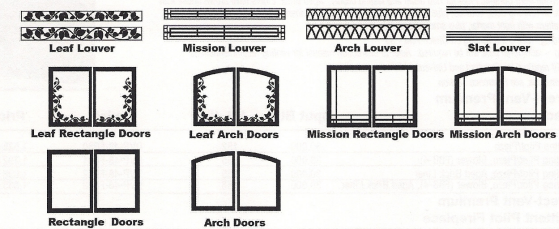

Decorative Louvers, Doors and Frames

Allow 3 to 5 weeks for decorative accessories

Decorative Louvers

Finish	Wt.	Leaf Louver	Mission Louver	Arch Louver	Slat Louver
Black	6	DVG-3-LBL.....248.00	DVG-3-MBL.....238.00	DVG-3-ABL.....247.00	Included.....Included
Brass	6	DVG-3-LBR.....456.00	DVG-3-MBR.....215.00	DVG-3-ABR.....444.00	DVL-3-BR.....78.00
Pewter	6	DVG-3-LHP.....250.00	DVG-3-MHP.....239.00	DVG-3-AHP.....233.00	DVL-3-HP.....60.00
SS	6	DVG-3-LSS.....410.00	DVG-3-MSS.....408.00	DVG-3-ASS.....416.00	DVL-3-SS.....134.00

Decorative Doors (Rectangle Doors require Rectangle Hinge Frame; Arch Doors require Arch Hinge Frame)

Finish	Wt.	Leaf Rectangle Door	Leaf Arch Door	Mission Rectangle Door	Mission Arch Door
Black	22	DVD-3-LBL.....521.00	DVR-3-LBL.....520.00	DVD-3-MBL.....506.00	DVR-3-MBL.....503.00
Brass	22	DVD-3-LBR.....1,053.00	DVR-3-LBR.....906.00	DVD-3-MBR.....1,086.00	DVR-3-MBR.....1,107.00
Pewter	22	DVD-3-LHP.....502.00	DVR-3-LHP.....524.00	DVD-3-MHP.....509.00	DVR-3-MHP.....505.00
SS	22	DVD-3-LSS.....1,109.00	DVR-3-LSS.....1,119.00	DVD-3-MSS.....1,201.00	DVR-3-MSS.....1,073.00

Finish	Wt.	Rectangle Door	Arch Door
Black	22	DVD-3-CBL.....455.00	DVR-3-CBL.....485.00
Brass	22	DVD-3-CBR.....1,053.00	DVR-3-CBR.....851.00
Pewter	22	DVD-3-CHP.....499.00	DVR-3-CHP.....465.00
SS	22	DVD-3-CSS.....998.00	DVR-3-CSS.....985.00

Frames

Finish	Wt.	Rectangle Hinge Door Frame	Arch Hinge Door Frame	Window Trim (4 lb.)
Black	10	DVW-3-BL.....196.00	DVY-3-BL.....207.00	N/A.....N/A
Brass	10	DVW-3-BR.....268.00	DVY-3-BR.....268.00	DVT-3-BR.....34.00
Pewter	10	DVW-3-HP.....197.00	DVY-3-HP.....208.00	DVT-3-HP.....33.00
SS	10	DVW-3-SS.....548.00	DVY-3-SS.....535.00	DVT-3-SS.....53.00
Frame, No Hinges, Arch, Matte Black (10 lb.)			DVZ-3-BL.....206.00	

Finish	Outer Frame (3 Piece) (7 lb.)	Outer Frame Extruded Aluminum (6 lb.)	Bottom Trim (3 lb.)
Black	DVF-3-BL.....55.00	VBE-42-SBL.....146.00	N/A.....N/A
Brass	DVF-3-BR.....66.00	VBE-42-SBR.....161.00	FBS-3-BR.....28.00
Pewter	DVF-3-HP.....55.00	VBE-42-SHP.....148.00	FBS-3-HP.....30.00
SS	DVF-3-SS.....111.00	VBE-42-SSS.....181.00	FBS-3-SS.....38.00

2/15/2000

Direct-Vent - 13