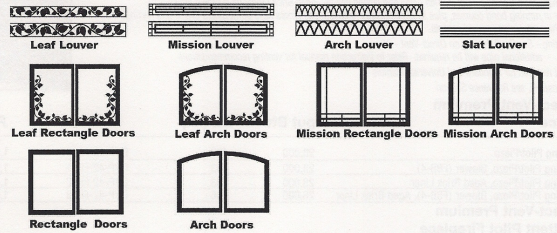

Decorative Louvers, Doors and Frames

Allow 3 to 5 weeks for decorative accessories

Decorative Louvers

Finish	Wt.	Leaf Louver	Mission Louver	Arch Louver	Slat Louver
Black	6	FBG-36-LBL.....224.00	FBG-36-MBL.....229.00	FBG-36-ABL.....237.00	Included.....Included
Brass	6	FBG-36-LBR.....443.00	FBG-36-MBR.....460.00	FBG-36-ABR.....439.00	DVL-36-BR.....72.00
Pewter	6	FBG-36-LHP.....237.00	FBG-36-MHP.....245.00	FBG-36-AHP.....241.00	DVL-36-HP.....51.00
SS	6	FBG-36-LSS.....410.00	FBG-36-MSS.....383.00	FBG-36-ASS.....388.00	DVL-36-SS.....112.00

Decorative Doors (Rectangle Doors require Rectangle Hinge Frame; Arch Doors require Arch Hinge Frame)

Finish	Wt.	Leaf Rectangle Door	Leaf Arch Door	Mission Rectangle Door	Mission Arch Door
Black	19	DVD-36-LBL.....491.00	DVR-36-LBL.....518.00	DVD-36-MBL.....541.00	DVR-36-MBL.....503.00
Brass	19	DVD-36-LBR.....1,053.00	DVR-36-LBR.....954.00	DVD-36-MBR.....1,053.00	DVR-36-MBR.....1,055.00
Pewter	19	DVD-36-LHP.....493.00	DVR-36-LHP.....503.00	DVD-36-MHP.....497.00	DVR-36-MHP.....505.00
SS	19	DVD-36-LSS.....1,074.00	DVR-36-LSS.....1,011.00	DVD-36-MSS.....1,053.00	DVR-36-MSS.....1,020.00

Finish	Wt.	Rectangle Door	Arch Door
Black	19	DVD-36-CBL.....460.00	DVR-36-CBL.....475.00
Brass	19	DVD-36-CBR.....1,022.00	DVR-36-CBR.....1,013.00
Pewter	19	DVD-36-CHP.....462.00	DVR-36-CHP.....482.00
SS	19	DVD-36-CSS.....943.00	DVR-36-CSS.....932.00

Frames

Finish	Wt.	Rectangle Hinge Door Frame	Arch Hinge Door Frame	Window Trim
Black	9	DWV-36-BL.....196.00	DVY-36-BL.....204.00	N/A.....N/A
Brass	9	DWV-36-BR.....710.00	DVY-36-BR.....869.00	DVT-36-BR.....35.00
Pewter	9	DWV-36-HP.....197.00	DVY-36-HP.....210.00	DVT-36-HP.....34.00
SS	9	DWV-36-SS.....540.00	DVY-36-SS.....535.00	DVT-36-SS.....50.00
Frame, No Hinges, Arch, Matte Black (4 lb.)			DVZ-36-BL.....196.00	

Finish	Outer Frame (3 Piece) (9 lb.)	Outer Frame Extruded Aluminum (5 lb.)	Bottom Trim (2 lb.)
Black	DVF-36-BL.....54.00	VBE-36-SBL.....143.00	N/A.....N/A
Brass	DVF-36-BR.....70.00	VBE-36-SBR.....157.00	FBS-36-BR.....28.00
Pewter	DVF-36-HP.....56.00	VBE-36-SHP.....143.00	FBS-36-HP.....30.00
SS	DVF-36-SS.....102.00	VBE-36-SSS.....178.00	FBS-36-SS.....37.00