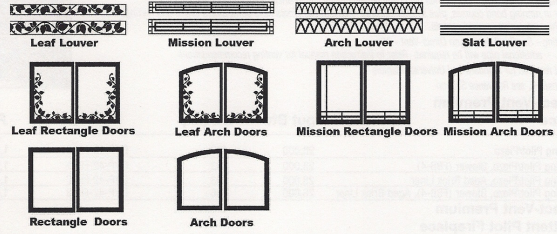

The Tahoe Direct-Vent Fireplace Premium 36

Tahoe Direct-Vent Premium 36 Fireplace	Input Btu Nat/LP	Wt. (lb.)	Model	Price
Millivolt, Standing Pilot/Piezo	25,000/27,000	130	DVP-36-PP30	1,285.00
Millivolt, Standing Pilot/Piezo, Blower (FBB-4)	25,000/27,000	133	DVP-36-PP31	1,455.00

ACCESSORIES

Ceramic Fiber Brick Liner, Aged (Fits serial nos. below 0638xxxx)	14	DVP-36-DA	129.00
Ceramic Fiber Brick Liner, Aged (Fits serial nos. above 0638xxxx)	14	DVP-36-D2A	149.00
Ceramic Fiber Brick Liner, Herringbone (Fits serial nos. below 0638xxxx)	14	DVP-36-DH	136.00
Ceramic Fiber Brick Liner, Herringbone (Fits serial nos. above 0638xxxx)	14	DVP-36-D2H	169.00

Control Options	Wt.	Model	Price	Wt.	Model	Price
Battery Operated Remote Control*	1	FRBC.....	120.00	Wall Switch	1	FWS-1.....18.00
Battery Operated Remote Control with Thermostat*	1	FRBTC.....	223.00	Wall Thermostat - Reed Switch*	2	TMW.....24.00
Wall Thermostat			48.00			

Decorative Louvers, Doors and Frames

Allow 3 to 5 weeks for decorative accessories

Decorative Louvers

Finish	Wt.	Leaf Louver	Mission Louver	Arch Louver	Slat Louver
Black	6	FBG-36-LBL.....224.00	FBG-36-MBL.....229.00	FBG-36-ABL.....237.00	Included.....Included
Brass	6	FBG-36-LBR.....443.00	FBG-36-MBR.....460.00	FBG-36-ABR.....439.00	DVL-36-BR.....72.00
Pewter	6	FBG-36-LHP.....237.00	FBG-36-MHP.....245.00	FBG-36-AHP.....241.00	DVL-36-HP.....51.00
SS	6	FBG-36-LSS.....410.00	FBG-36-MSS.....383.00	FBG-36-ASS.....388.00	DVL-36-SS.....112.00

Decorative Doors (Rectangle Doors require Rectangle Hinge Frame; Arch Doors require Arch Hinge Frame)

Finish	Wt.	Leaf Rectangle Door	Leaf Arch Door	Mission Rectangle Door	Mission Arch Door
Black	19	DVD-36-LBL.....491.00	DVR-36-LBL.....518.00	DVD-36-MBL.....541.00	DVR-36-MBL.....503.00
Brass	19	DVD-36-LBR.....1,053.00	DVR-36-LBR.....954.00	DVD-36-MBR.....1,053.00	DVR-36-MBR.....1,055.00
Pewter	19	DVD-36-LHP.....493.00	DVR-36-LHP.....503.00	DVD-36-MHP.....497.00	DVR-36-MHP.....505.00
SS	19	DVD-36-LSS.....1,074.00	DVR-36-LSS.....1,011.00	DVD-36-MSS.....1,053.00	DVR-36-MSS.....1,020.00

Finish	Wt.	Rectangle Door	Arch Door
Black	19	DVD-36-CBL.....460.00	DVR-36-CBL.....475.00
Brass	19	DVD-36-CBR.....1,022.00	DVR-36-CBR.....1,013.00
Pewter	19	DVD-36-CHP.....462.00	DVR-36-CHP.....482.00
SS	19	DVD-36-CSS.....943.00	DVR-36-CSS.....932.00

Frames

Finish	Wt.	Rectangle Hinge Door Frame	Arch Hinge Door Frame	Window Trim
Black	9	DWV-36-BL.....196.00	DVY-36-BL.....204.00	N/A.....N/A
Brass	9	DWV-36-BR.....710.00	DVY-36-BR.....869.00	DVT-36-BR.....35.00
Pewter	9	DWV-36-HP.....197.00	DVY-36-HP.....210.00	DVT-36-HP.....34.00
SS	9	DWV-36-SS.....540.00	DVY-36-SS.....535.00	DVT-36-SS.....50.00
Frame, No Hinges, Arch, Matte Black (4 lb.)			DVZ-36-BL.....196.00	

Finish	Outer Frame (3 Piece) (9 lb.)	Outer Frame Extruded Aluminum (5 lb.)	Bottom Trim (2 lb.)
Black	DVF-36-BL.....54.00	VBE-36-SBL.....143.00	N/A.....N/A
Brass	DVF-36-BR.....70.00	VBE-36-SBR.....157.00	FBS-36-BR.....28.00
Pewter	DVF-36-HP.....56.00	VBE-36-SHP.....143.00	FBS-36-HP.....30.00
SS	DVF-36-SS.....102.00	VBE-36-SSS.....178.00	FBS-36-SS.....37.00

The Tahoe Direct-Vent Fireplace Premium 36

Tahoe Direct-Vent Premium 36 Fireplace	Input Btu Nat/LP	Wt. (lb.)	Model	Price
Millivolt, Standing Pilot/Piezo	25,000/27,000	130	DVP-36-PP30	1,285.00
Millivolt, Standing Pilot/Piezo, Blower (FBB-4)	25,000/27,000	133	DVP-36-PP31	1,455.00

ACCESSORIES

Ceramic Fiber Brick Liner, Aged (Fits serial nos. below 0638xxxx)	14	DVP-36-DA	129.00
Ceramic Fiber Brick Liner, Aged (Fits serial nos. above 0638xxxx)	14	DVP-36-D2A	149.00
Ceramic Fiber Brick Liner, Herringbone (Fits serial nos. below 0638xxxx)	14	DVP-36-DH	136.00
Ceramic Fiber Brick Liner, Herringbone (Fits serial nos. above 0638xxxx)	14	DVP-36-D2H	169.00