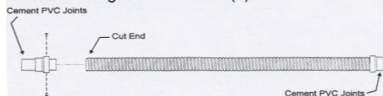

#13

Mantis

9/17/2010

Bay Window Insert Package For Existing Fireplace

Measures: H 29 3/4" x W 38" x D 11 5/6"

Description-	Stock Number	DJ's Everyday Low Price
Mantis Bay Window Insert Package Black Door	BI28-BM	\$3498.00
Mantis Bay Window Insert Package Chrome Door	BI28-CM	\$3618.00
Mantis Bay Window Insert Package Gold Door	BI28-GM	\$3618.00

PVCT Co-Linear Vent Plate

PVVKSH Vent Adaptor

PVCA Co-Linear Adaptor

PVVC Termination Cap

PVE2-1 Surround

PVVKCFA Single-Vent Flex Kit (2)

You ALWAYS Get a Great Deal at DJ's

DJSONLINE.COM