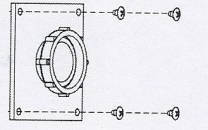

PVVKSH Vent Adaptor