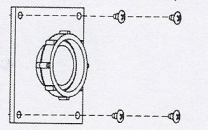

PVVKSH Vent Adaptor