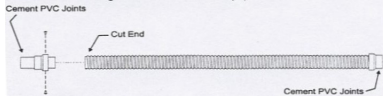

#13

Mantis

9/17/2010

Bay Window Insert Package For Existing Fireplace

Measures: H 29 3/4" x W 38" x D 11 5/6"

Description-	Stock Number	DJ's Everyday Low Price
Mantis Bay Window Insert Package Black Door	BI28-BM	\$3498.00
Mantis Bay Window Insert Package Chrome Door	BI28-CM	\$3618.00
Mantis Bay Window Insert Package Gold Door	BI28-GM	\$3618.00

PVCT Co-Linear Vent Plate

PVVKSH Vent Adaptor

PVCA Co-Linear Adaptor

PVVC Termination Cap

PVE2-1 Surround

PVVKCFA Single-Vent Flex Kit (2)

You ALWAYS Get a Great Deal at DJ's

DJSONLINE.COM