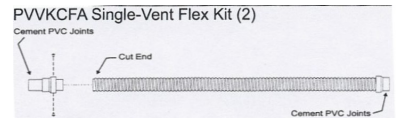

#12

Mantis

9/17/2010

**FLAT FACE WINDOW ZERO CLEARANCE  
(IN WALL) FIREPLACE**

Measures: H 35" x W 33 7/8" x D 17"

Description-	Stock Number	List Price
Mantis Flat Black Trim	FWK-28-BL	\$3,498.00
Mantis Flat Pewter Trim	FWK-28-CM	\$3,489.00
Mantis Flat Hammered Pewter	FWK-28-HP	\$3,489.00
Mantis Flat Stainless Steel	FWK-28-SS	\$3,489.00

**You ALWAYS Get a Good Deal at DJ's  
DJSONLINE.COM**

#12

Mantis

9/17/2010

**FLAT FACE WINDOW ZERO CLEARANCE  
(IN WALL) FIREPLACE**

Measures: H 35" x W 33 7/8" x D 17"

Description-	Stock Number	List Price
Mantis Flat Black Trim	FWK-28-BL	\$3,289.00
Mantis Flat Pewter Trim	FWK-28-CM	\$3,489.00
Mantis Flat Hammered Pewter	FWK-28-HP	\$3,489.00
Mantis Flat Stainless Steel	FWK-28-SS	\$3,489.00