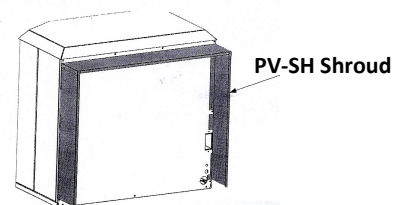

Mantis Pedestal Accessories

Description	Wt. (Lb)	Stock Number	List Price
Mantis Shroud – Conceals Vent Pipe behind Mantis	5	PV-SH	\$79.53

PVVKSH Vent Adaptor

PVCT Co-Linear Vent Plate

PVCA Co-Linear Adaptor