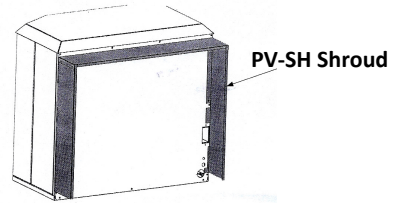

#10

Mantis

4/20/2010

Freestanding Stove
Bay Window Pedestal Package

Measures: H 33 3/4" x W 28 3/16" x D 17 5/8"

Description – Please Specify Gas Type	Wt. (Lb)	Stock Number	List Price
Mantis Bay Window Pedestal Package, Black Door	154	BP28-BM	\$4,561.40
Mantis Bay Window Pedestal Package, Chrome Door	154	BP28-CM	\$4,678.36
Mantis Bay Window Pedestal Package, Gold Door	154	BP28-GM	\$4,795.32

Mantis Pedestal Accessories

Description	Wt. (Lb)	Stock Number	List Price
Mantis Shroud – Conceals Vent Pipe behind Mantis	5	PV-SH	\$79.53

PVVKSH Vent Adaptor

PVCT Co-Linear Vent Plate

PVCA Co-Linear Adaptor

You ALWAYS Get a Great Deal at DJ's
DJSONLINE.COM

#10

Mantis

4/20/2010

Freestanding Stove
Bay Window Pedestal Package

Measures: H 33 3/4" x W 28 3/16" x D 17 5/8"

Description – Please Specify Gas Type	Wt. (Lb)	Stock Number	List Price
Mantis Bay Window Pedestal Package, Black Door	154	BP28-BM	\$4,561.40
Mantis Bay Window Pedestal Package, Chrome Door	154	BP28-CM	\$4,678.36
Mantis Bay Window Pedestal Package, Gold Door	154	BP28-GM	\$4,795.32