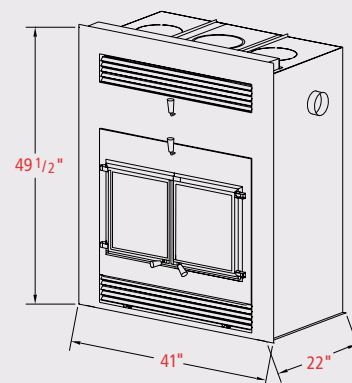

#241 ZC
Weight - 542 lbs.