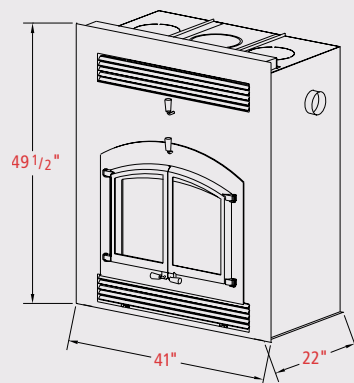

#231 ZC
Weight - 542 lbs.