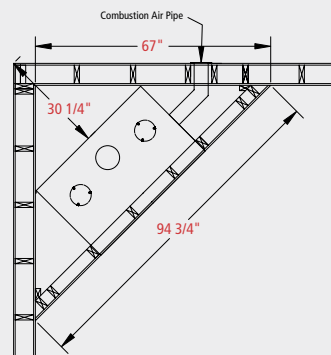

Z 42 & Z 42 CD Specifications

Model	Fuel Option	High	Low	Efficiency
Z 42	Wood	60,000	8,000	77%
Z 42-CD*	Wood	60,000	8,000	77%

*Cast doors

Features

- Canada P-4 approved
- EPA/WA Certified/Non-Catalytic (EPA emissions rate 3.34 g/hr.)
- High quality pyro-ceram glass 15-1/2" x 28" (Z42) 12" x 14" (Z42-CD)
- Arched glass valance (Z42)
- Large burning area - fits up to 22" logs
- Air-seal 10 ga. steel door (Z42)
- Twin air-seal cast iron doors (Z42-CD)
- Adapts to 6" Class "A" HT-Type (2,100°) all fuel chimney
- Zero clearance
- 10 year limited warranty
- (2) heat duct knock-outs for optional ducting (#970 kit required)
- Air-wash system (keeps viewing area cleaner)*

*Although the air wash system assists in keeping the glass cleaner, regular cleaning and maintenance are required.

Specifications

Height	38"
Width	42"
Depth	26"
Firebox	2.98 cu. ft.
Weight	525 lbs.

Safety

- Tested by Intertek Testing Services (formerly Warnock Hersey) Complies with U.L. 127 - U.L. Standard for Safety, Factory Built Fireplaces (6/98)
- U.L. 127 - 1999/CAN/ULC S610-M98 For US and Canadian Installations
- EPA certified
- Non-catalytic
- Sealed combustion chamber
- Uses 100% outside air for combustion
- High quality pyro-ceram glass

Clearances

Within Enclosure Area:	
Unit to back wall	0"
Unit to side wall	0"
Duct boots to framing	0"
Top stand-off to header	0"

Exposed Area:

Wallboard to faceplate top edge/sides	0"
Fuel door to an adjacent sidewall	8"
Unit front	36"
Top of fireplace to an 8" mantel	12"
Remote outlet air grill to ceiling	2"
Refer to the mantel projection chart in the installation manual	

Model Z 42