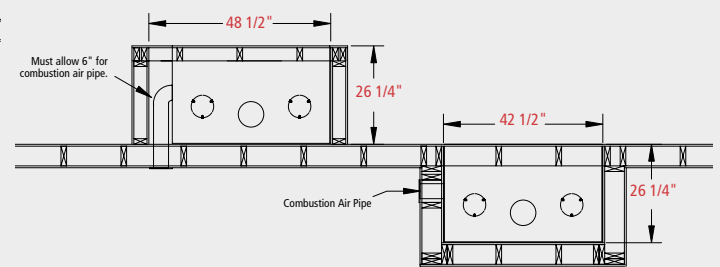

Z 42 & Z 42 CD Specifications

Model	Fuel Option	High	Low	Efficiency
Z 42	Wood	60,000	8,000	77%
Z 42-CD*	Wood	60,000	8,000	77%

*Cast doors

Features

- Canada P-4 approved
- EPA/WA Certified/Non-Catalytic (EPA emissions rate 3.34 g/hr.)
- High quality pyro-ceram glass 15-1/2" x 28" (Z42) 12" x 14" (Z42-CD)
- Arched glass valance (Z42)
- Large burning area - fits up to 22" logs
- Air-seal 10 ga. steel door (Z42)
- Twin air-seal cast iron doors (Z42-CD)
- Adapts to 6" Class "A" HT-Type (2,100°) all fuel chimney
- Zero clearance
- 10 year limited warranty
- (2) heat duct knock-outs for optional ducting (#970 kit required)
- Air-wash system (keeps viewing area cleaner)*

*Although the air wash system assists in keeping the glass cleaner, regular cleaning and maintenance are required.

Specifications

Height	38"
Width	42"
Depth	26"
Firebox	2.98 cu. ft.
Weight	525 lbs.

Safety

- Tested by Intertek Testing Services (formerly Warnock Hersey) Complies with U.L. 127 - U.L. Standard for Safety, Factory Built Fireplaces (6/98)
- U.L. 127 - 1999/CAN/ULC S610-M98 For US and Canadian Installations
- EPA certified
- Non-catalytic
- Sealed combustion chamber
- Uses 100% outside air for combustion
- High quality pyro-ceram glass

Clearances

Within Enclosure Area:	
Unit to back wall	0"
Unit to side wall	0"
Duct boots to framing	0"
Top stand-off to header	0"

Exposed Area:

Wallboard to faceplate top edge/sides	0"
Fuel door to an adjacent sidewall	8"
Unit front	36"
Top of fireplace to an 8" mantel	12"
Remote outlet air grill to ceiling	2"
Refer to the mantel projection chart in the installation manual	

Model Z 42