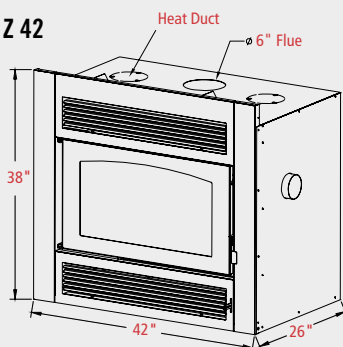

Z 42 & Z 42 CD Specifications

Model	Fuel Option	High	Low	Efficiency
Z 42	Wood	60,000	8,000	77%
Z 42-CD*	Wood	60,000	8,000	77%

*Cast doors

Features

- Canada P-4 approved
- EPA/WA Certified/Non-Catalytic (EPA emissions rate 3.34 g/hr.)
- High quality pyro-ceram glass 15-1/2" x 28" (Z42) 12" x 14" (Z42-CD)
- Arched glass valance (Z42)
- Large burning area - fits up to 22" logs
- Air-seal 10 ga. steel door (Z42)
- Twin air-seal cast iron doors (Z42-CD)
- Adapts to 6" Class "A" HT-Type (2,100°) all fuel chimney
- Zero clearance
- 10 year limited warranty
- (2) heat duct knock-outs for optional ducting (#970 kit required)
- Air-wash system (keeps viewing area cleaner)*

*Although the air wash system assists in keeping the glass cleaner, regular cleaning and maintenance are required.

Specifications

Height	38"
Width	42"
Depth	26"
Firebox	2.98 cu. ft.
Weight	525 lbs.

Safety

- Tested by Intertek Testing Services (formerly Warnock Hersey) Complies with U.L. 127 - U.L. Standard for Safety, Factory Built Fireplaces (6/98)
- U.L. 127 - 1999/CAN/ULC S610-M98 For US and Canadian Installations
- EPA certified
- Non-catalytic
- Sealed combustion chamber
- Uses 100% outside air for combustion
- High quality pyro-ceram glass

Clearances

Within Enclosure Area:	
Unit to back wall	0"
Unit to side wall	0"
Duct boots to framing	0"
Top stand-off to header	0"

Exposed Area:

Wallboard to faceplate top edge/sides	0"
Fuel door to an adjacent sidewall	8"
Unit front	36"
Top of fireplace to an 8" mantel	12"
Remote outlet air grill to ceiling	2"
Refer to the mantel projection chart in the installation manual	

Model Z 42