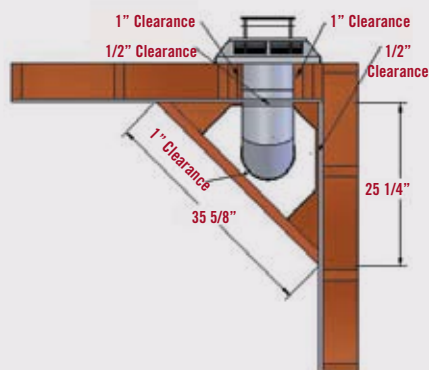

Model	Fuel Option	High	Low	Efficiency
Two Harbors	NG	14,600	10,700	59.13%
	LP	14,700	10,700	60.50%

Steady state efficiency at high burn

Features

- Canada P-4 approved
- High quality lifetime borofloat glass (21" H x 14" W)
- Quick-latch glass
- Accepts rigid pipe
- High-low regulator
- Patented log design
- Brick refractory
- MN Energy Code compliant to 50 pascals

Specifications

Height to top of standoff (w/o face)	32 1/2"
Front width (including standoffs/without face)	19 1/2"
Depth	14 3/8"
Back width	5 1/4"
Full door face width	21"
Full door face height	33 5/16"
Weight	76 lbs.

Safety

- Each unit factory tested!
- Tested by OMNI-Test Laboratories Complies with ANSI Z21.88a-2007 • CSA 2.33a-2007 'Vented gas fireplace heaters'
- Sealed combustion chamber with standing pilot ignition
- Removable millivolt board with 30-second delay pilot
- Requires NO ELECTRICITY to operate - excluding fan
- Automatic pressure relief glass system
- Bedroom and mobile home approved

Clearances

From unit face top	1"
Unit bottom to flooring	0"
Unit side standoffs to adjacent side wall	1"
From unit left & right sides & back	1/2"
Unit base to ceiling	52"
Minimum enclosure height	47"
Mantel from top of upper grill opening to 12" mantel - 8"	
Refer to the mantel projection chart in the installation manual	

Framing Dimensions

Height	32 5/8"
Width	19 3/4"
Depth	14 7/8"
Platform	19 3/4" W x 14 7/8" D