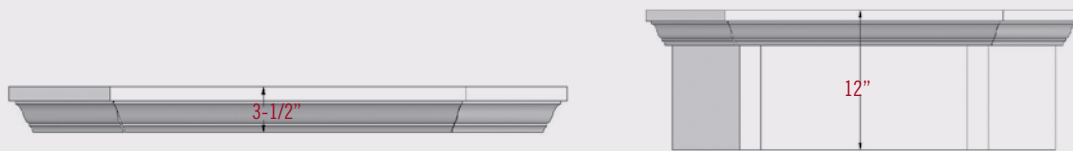

Hearths

Hearth Width: 42 1/2" (Aspen/Meridian) • 44 1/8" (Venice)
Corner Hearth's Wall Depth = 28 7/8" (Aspen/Meridian) • 29 3/4" (Venice) Also available in a 1" hearth

	Aspen/Meridian Wall Cabinets	Aspen/Meridian Corner Cabinets	Venice Wall Cabinets	Venice Corner Cabinets	Aspen/Meridian Wall Bases	Aspen/Meridian Corner Bases	Venice Wall Bases	Venice Corner Bases
A	42 1/2"	40 7/8"	44 1/8"	41 3/4"	42 1/2"	40 7/8"	44 1/8"	41 3/4"
B	18 5/8"	28 7/8"	19 1/2"	29 1/2"	18 5/8"	28 7/8"	19 1/2"	29 1/2"
C	36 5/8"	36 5/8"	36 5/8"	36 5/8"	36 5/8"	36 5/8"	36 5/8"	36 5/8"
D	47 3/4"	47 3/4"	47 3/4"	47 3/4"	36 3/4"	36 3/4"	36 3/4"	36 3/4"
E	15 5/8"	9 1/8"	15 5/8"	9 1/8"	15 5/8"	9 1/8"	15 5/8"	9 1/8"

Oak Stain Samples

Maple Stain Samples

Variations in color and shade are inherent in all printing processes, colors may vary slightly from those shown.
Please visit your local dealer to view a sample board.