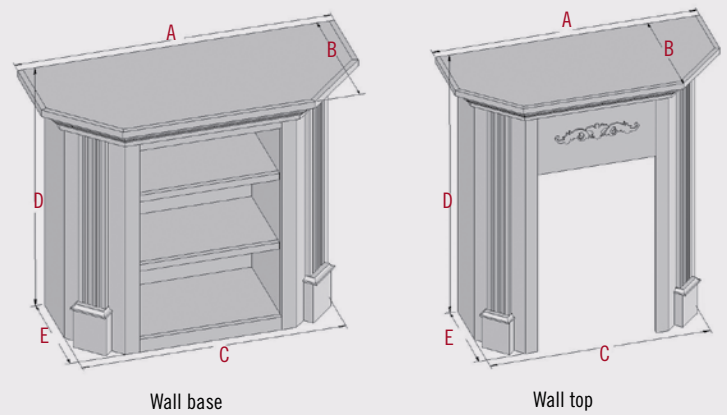

Flat Wall Cabinet