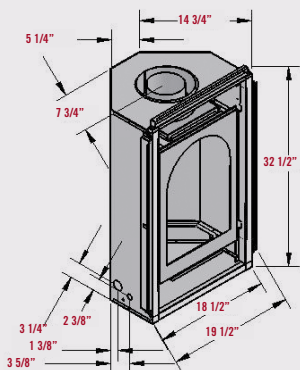

Model	Fuel Option	High	Low	Efficiency
Two Harbors	NG	14,600	10,700	59.13%
	LP	14,700	10,700	60.50%

Steady state efficiency at high burn

Features

- Canada P-4 approved
- High quality lifetime borofloat glass (21" H x 14" W)
- Quick-latch glass
- Accepts rigid pipe
- High-low regulator
- Patented log design
- Brick refractory
- MN Energy Code compliant to 50 pascals

Specifications

Height to top of standoff (w/o face)	32 1/2"
Front width (including standoffs/without face)	19 1/2"
Depth	14 3/8"
Back width	5 1/4"
Full door face width	21"
Full door face height	33 5/16"
Weight	76 lbs.

Safety

- Each unit factory tested!
- Tested by OMNI-Test Laboratories Complies with ANSI Z21.88a-2007 • CSA 2.33a-2007 'Vented gas fireplace heaters'
- Sealed combustion chamber with standing pilot ignition
- Removable millivolt board with 30-second delay pilot
- Requires NO ELECTRICITY to operate - excluding fan
- Automatic pressure relief glass system
- Bedroom and mobile home approved

Clearances

From unit face top	1"
Unit bottom to flooring	0"
Unit side standoffs to adjacent side wall	1"
From unit left & right sides & back	1/2"
Unit base to ceiling	52"
Minimum enclosure height	47"
Mantel from top of upper grill opening to 12" mantel - 8"	
Refer to the mantel projection chart in the installation manual	

Framing Dimensions

Height	32 5/8"
Width	19 3/4"
Depth	14 7/8"
Platform	19 3/4" W x 14 7/8" D