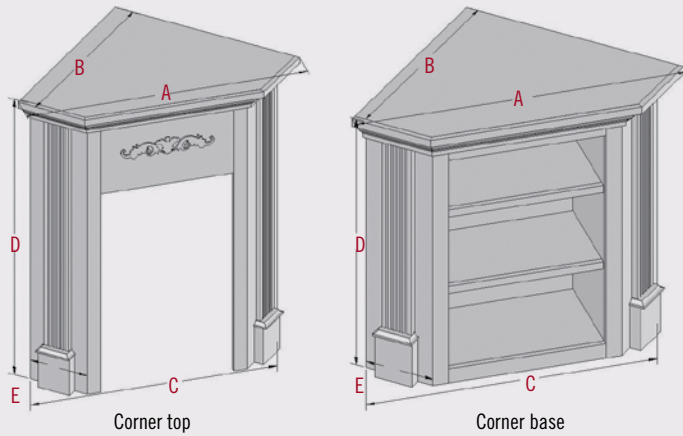

Handcrafted Cabinetry Dimensions

Available styles: Aspen, Meridian and Venice

Corner Cabinet