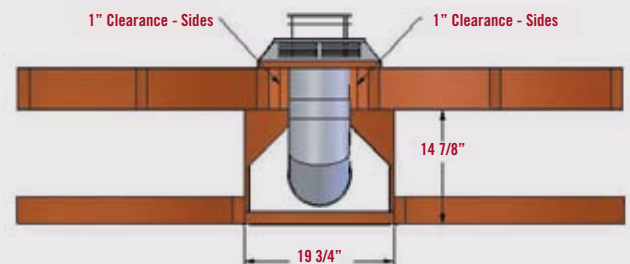

Model	Fuel Option	High	Low	Efficiency
Two Harbors	NG	14,600	10,700	59.13%
	LP	14,700	10,700	60.50%

Steady state efficiency at high burn

Features

- Canada P-4 approved
- High quality lifetime borofloat glass (21" H x 14" W)
- Quick-latch glass
- Accepts rigid pipe
- High-low regulator
- Patented log design
- Brick refractory
- MN Energy Code compliant to 50 pascals

Specifications

Height to top of standoff (w/o face)	32 1/2"
Front width (including standoffs/without face)	19 1/2"
Depth	14 3/8"
Back width	5 1/4"
Full door face width	21"
Full door face height	33 5/16"
Weight	76 lbs.

Safety

- Each unit factory tested!
- Tested by OMNI-Test Laboratories Complies with ANSI Z21.88a-2007 • CSA 2.33a-2007 'Vented gas fireplace heaters'
- Sealed combustion chamber with standing pilot ignition
- Removable millivolt board with 30-second delay pilot
- Requires NO ELECTRICITY to operate - excluding fan
- Automatic pressure relief glass system
- Bedroom and mobile home approved

Clearances

From unit face top	1"
Unit bottom to flooring	0"
Unit side standoffs to adjacent side wall	1"
From unit left & right sides & back	1/2"
Unit base to ceiling	52"
Minimum enclosure height	47"
Mantel from top of upper grill opening to 12" mantel - 8"	
Refer to the mantel projection chart in the installation manual	

Framing Dimensions

Height	32 5/8"
Width	19 3/4"
Depth	14 7/8"
Platform	19 3/4" W x 14 7/8" D